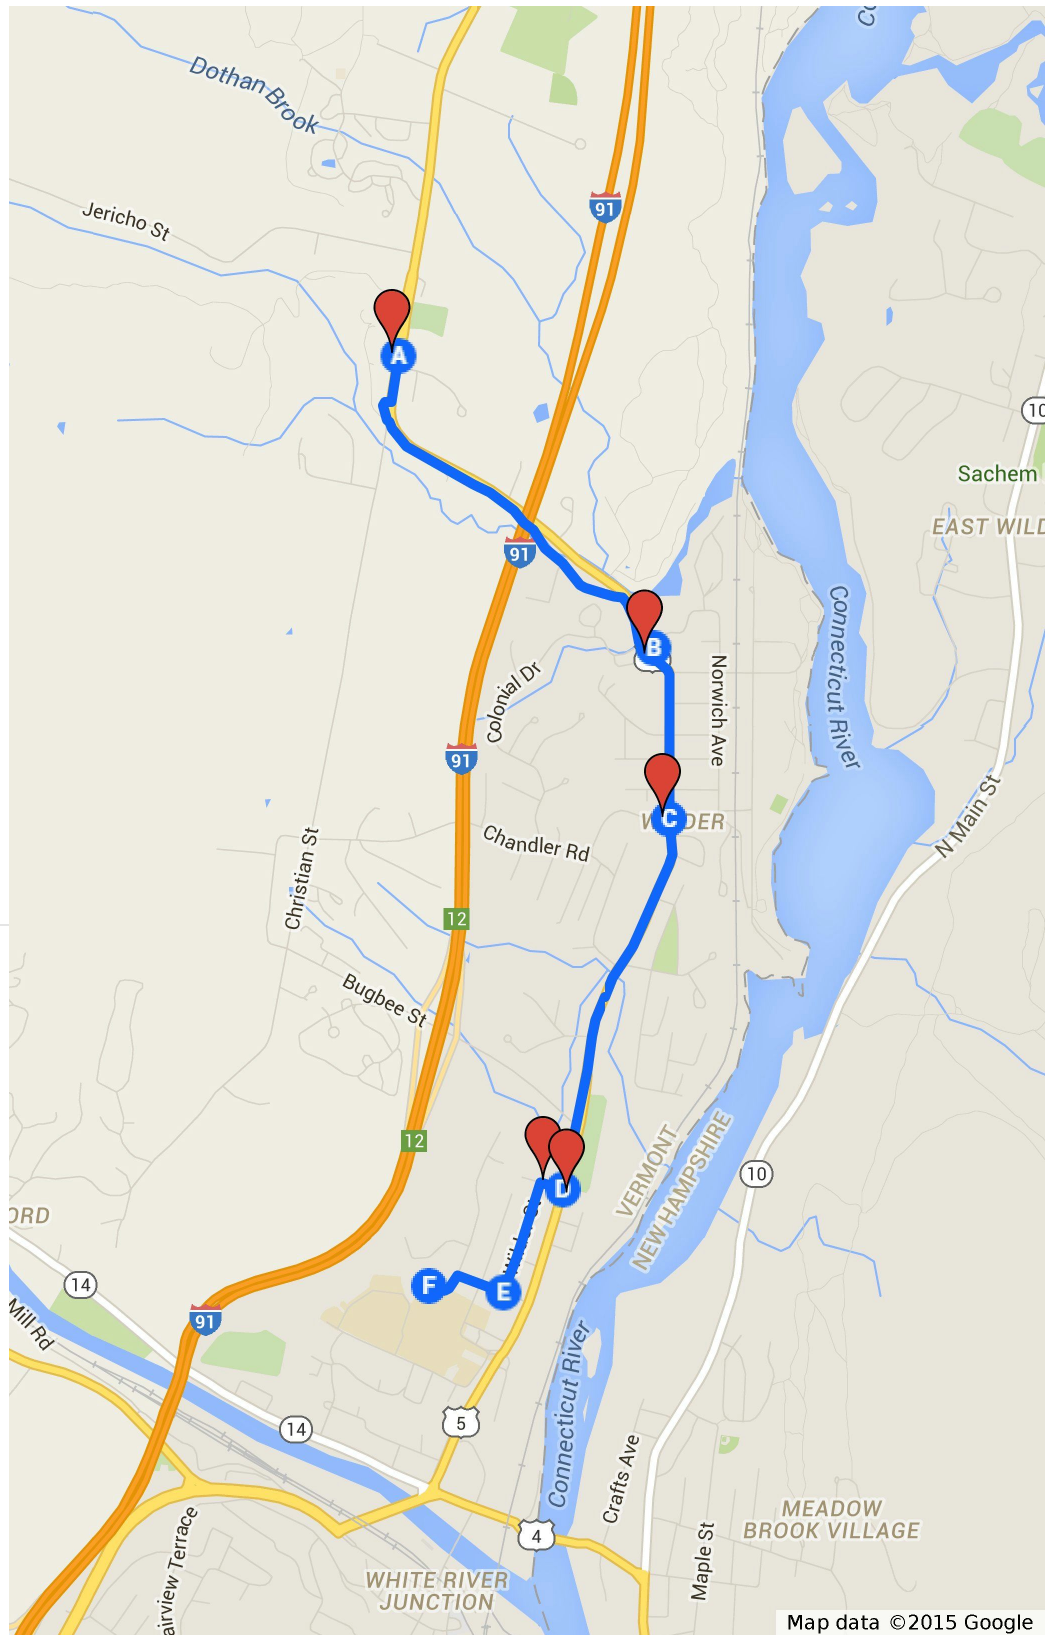

HMMS Bike Ride from DBS

Directions from Dothan Brook School to HMMS

A

2282-2296 Christian Street,
White River Junction, VT
05001, USA

B

1-203 Chestnut Street, White
River Junction, VT 05001, USA

C

181-183 U.S. 5, White River
Junction, VT 05001, USA

D

906 Hartford Avenue, White
River Junction, VT 05001, USA

E

46 Saunders Avenue, White
River Junction, VT 05001, USA

F

33 Gifford Road, White River
Junction, VT 05001, USA

Notes

End of Wilder Bike Path-
continue on sidewalk to
Ravenswood Terrace

Sidewalk Crosses Route 5 at
Ravenswood Terrace

Police officer to assist
crossing Route 5 at Park &
Ride/Hewitt St.

START- Wilder Bike Path

Ride on shoulders - take back
roads to HMMS

Map data ©2015 Google

May 6 Bike & Walk to School Day